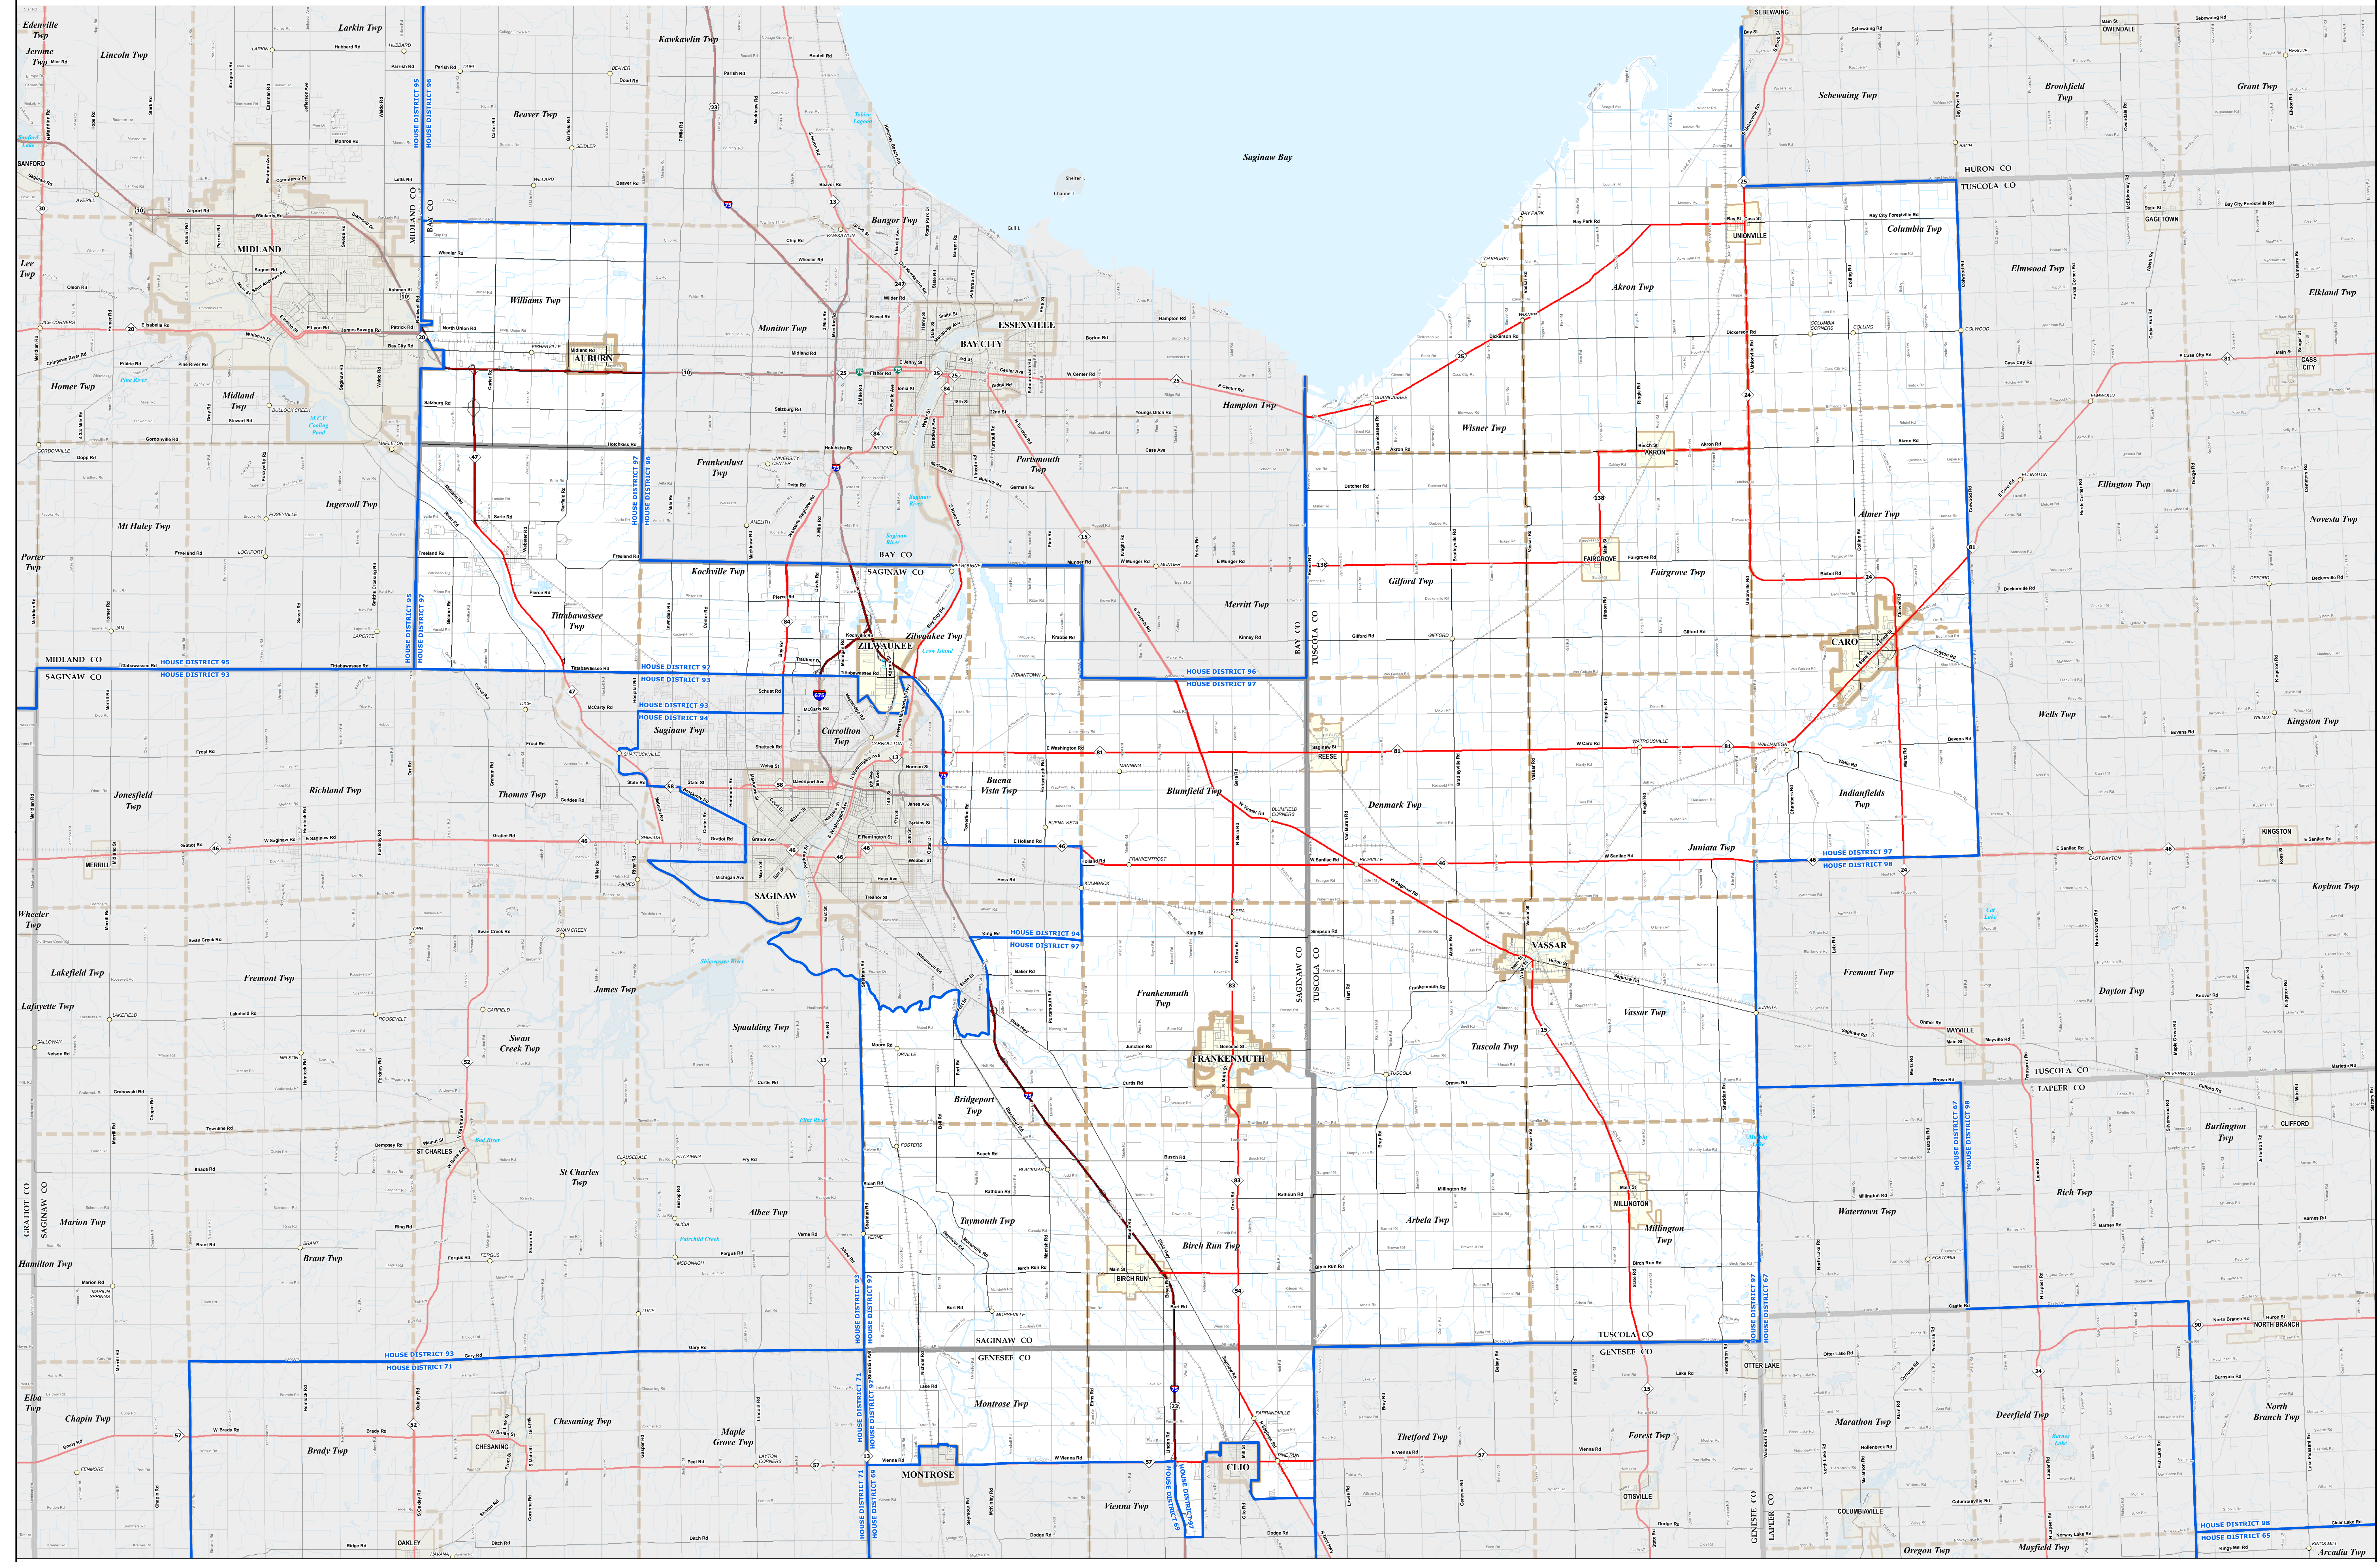

MICHIGAN STATE HOUSE DISTRICT 97

2021 Apportionment Plan

Legend

House District	Township	Freeway	Railroad
City	County	Highway	Water Feature
Village	State	Primary Road	River, Stream, or Drain
Unincorporated Place		Local Road